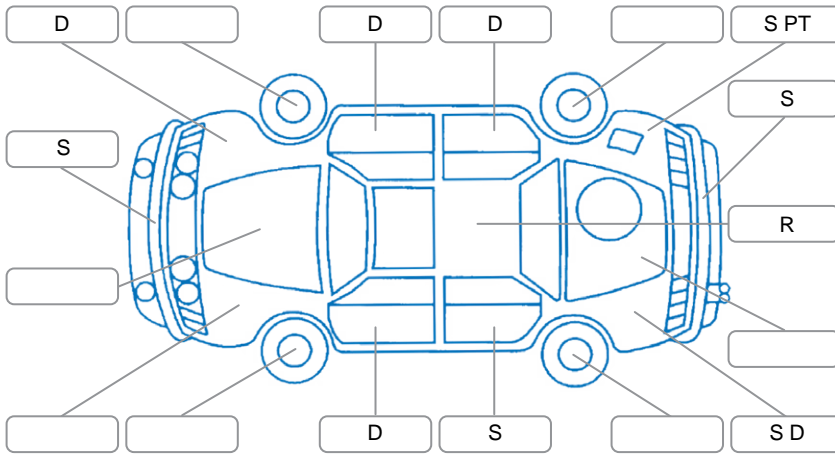

Report ID:	28,089,926	Version:	2
Created:	01 May 2026		

Make:	Subaru	Model:	Legacy
Body Style:	Wagon	Year:	2013
Rego No.:	KFA368	Rego Expiry:	21 May 2026
WoF Expiry:		Odometer:	171,512 Kms
Good No.:	28089926	VIN:	7AT0GF0BX16024763
Next Service:	174,700 kms	Service History:	No

Key
 S = Scratch R = Rust C = Crack * = Decals W = Significant scuffs
 D = Dent PT = Paint defect P = Pin dent SC = Stone Chips

Note: some defects and blemishes may not be displayed in the diagram

Body Inspection Comments

R rear fog light lens cracked ,flat battery, front and rear subframe rust, trans oil leak, both front lower arm bushes split,

Conditions During Body Inspection Wet

Under Carriage and Under Bonnet Inspection Comments

Interior Comments

Seats:	Average
Carpets:	Average
Panels:	Average
Dashboard:	Average

General Comments

Driver seat torn,steering wheel torn,late departure light on,

Road Conditions During Test Drive	Wet
Engine Timing Mechanism	Timing Chain
Evidence of Cam Belt Replacement	<input type="checkbox"/> Yes <input type="checkbox"/> No Kms
Inspected by:	Marlon Espena
Published by:	Erin White
Inspection Date:	07 Apr 2026