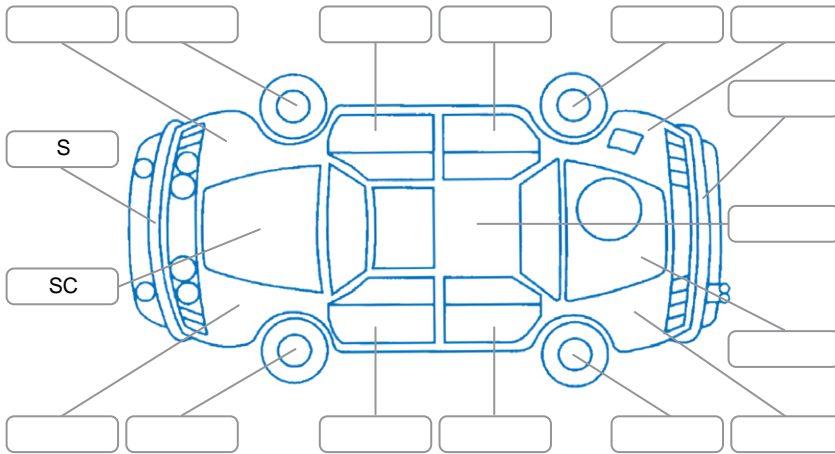

Report ID:	28,089,893	Version:	1
Created:	01 Apr 2026		

Make:	KIA	Model:	Sportage
Body Style:	SUV	Year:	2016
Rego No.:	JWR385	Rego Expiry:	19 Jun 2026
WoF Expiry:	02 Aug 2026	Odometer:	50,535 Kms
Good No.:	28089893	VIN:	KNAPN81AMG7094032
Next Service:	61,000kms	Service History:	Yes

**Key**  
 S = Scratch    R = Rust    C = Crack    \* = Decals    W = Significant scuffs  
 D = Dent    PT = Paint defect    P = Pin dent    SC = Stone Chips

Note: some defects and blemishes may not be displayed in the diagram