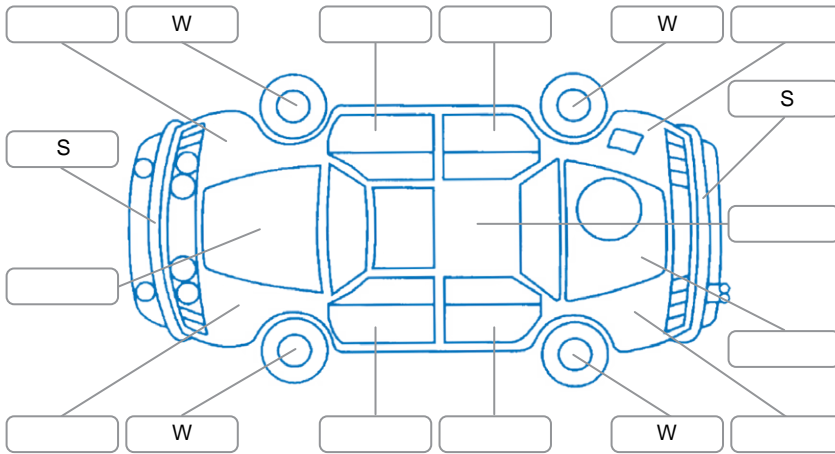

Key
 S = Scratch R = Rust C = Crack * = Decals W = Significant scuffs
 D = Dent PT = Paint defect P = Pin dent SC = Stone Chips

Note: some defects and blemishes may not be displayed in the diagram

Body Inspection Comments

L front tyre side wall damage, front and rear subframe rust,

Conditions During Body Inspection

Wet

Under Carriage and Under Bonnet Inspection Comments

Interior Comments

Seats:	Average
Carpets:	Average
Panels:	Average
Dashboard:	Good