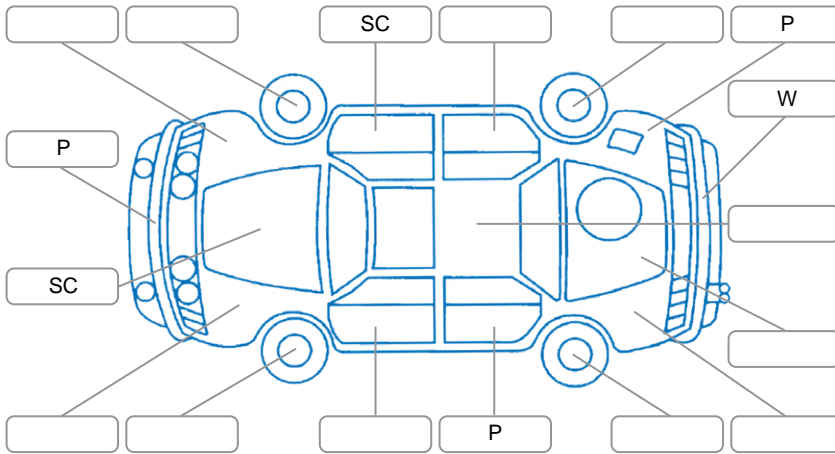

Key
 S = Scratch R = Rust C = Crack * = Decals W = Significant scuffs
 D = Dent PT = Paint defect P = Pin dent SC = Stone Chips

Note: some defects and blemishes may not be displayed in the diagram

Body Inspection Comments

Conditions During Body Inspection

Under Carriage and Under Bonnet Inspection Comments

Interior Comments

Seats:	Good
Carpets:	Good
Panels:	Good
Dashboard:	Good

General Comments

Road Conditions During Test Drive	Dry	
Engine Timing Mechanism	Timing Chain	
Evidence of Cam Belt Replacement	<input type="checkbox"/> Yes <input type="checkbox"/> No	Kms
Inspected by:	Alana Saunders	
Published by:	Alana Saunders	
Inspection Date:	02 Apr 2026	