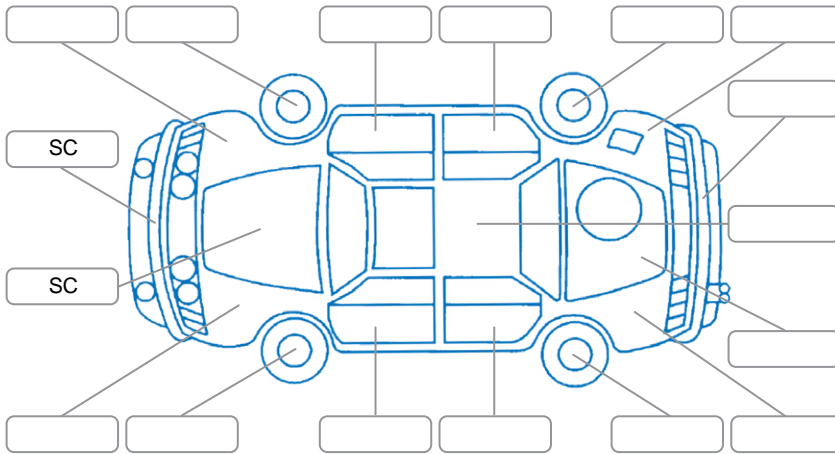

Report ID:	28,089,736	Version:	2
Created:	10 Apr 2026		

Make:	Nissan	Model:	Fuga
Body Style:	Sedan	Year:	2011
Rego No.:	PUE704	Rego Expiry:	09 Aug 2026
WoF Expiry:	23 Apr 2027	Odometer:	126,352 Kms
Good No.:	28089736	VIN:	7AT0DH8GX21206126
Next Service:	136,353kms	Service History:	No

Key
 S = Scratch R = Rust C = Crack * = Decals W = Significant scuffs
 D = Dent PT = Paint defect P = Pin dent SC = Stone Chips

Note: some defects and blemishes may not be displayed in the diagram

Body Inspection Comments

Conditions During Body Inspection: Dry

Under Carriage and Under Bonnet Inspection Comments

Interior Comments

Seats:	Good
Carpets:	Good
Panels:	Good
Dashboard:	Good

General Comments

Road Conditions During Test Drive	Dry	
Engine Timing Mechanism	Timing Chain	
Evidence of Cam Belt Replacement	<input type="checkbox"/> Yes <input type="checkbox"/> No	Kms
Inspected by:	LukaAjitvan Woerden	
Published by:	Cody O'Neill	
Inspection Date:	01 Apr 2026	