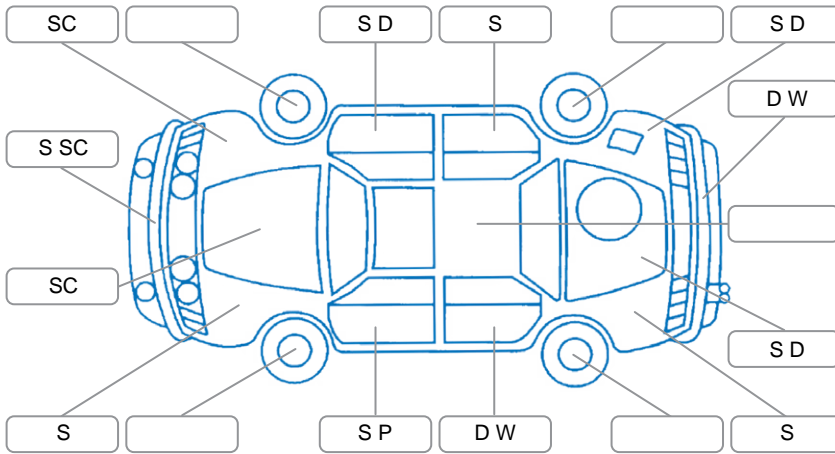

Report ID:	28,089,704	Version:	1
Created:	13 Apr 2026		

Make:	Mazda	Model:	Bt-50
Body Style:	Utility	Year:	2013
Rego No.:	GUU559	Rego Expiry:	31 Jul 2026
WoF Expiry:	22 Apr 2027	Odometer:	287,155 Kms
Good No.:	28089704	VIN:	MMOUP0YF100154730
Next Service:	297,150kms	Service History:	No

Key
 S = Scratch R = Rust C = Crack * = Decals W = Significant scuffs
 D = Dent PT = Paint defect P = Pin dent SC = Stone Chips

Note: some defects and blemishes may not be displayed in the diagram

Body Inspection Comments

Right edge of front bumper is not fitted correctly. Dent and scuff on left sill. Left rear wheel centre cap is missing. Roof rack key is missing.

Conditions During Body Inspection: Dry

Under Carriage and Under Bonnet Inspection Comments