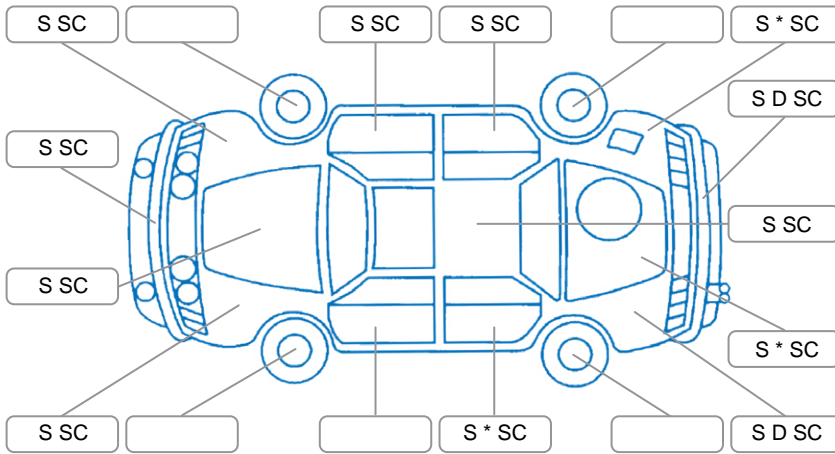

Report ID:	28,089,631	Version:	1
Created:	01 Apr 2026		

Make:	Mazda	Model:	E2000
Body Style:	Van	Year:	2007
Rego No.:	LHG390	Rego Expiry:	25 Aug 2026
WoF Expiry:	12 Aug 2026	Odometer:	112,551 Kms
Good No.:	28089631	VIN:	JM0SKY0E200304353
Next Service:	122000	Service History:	Yes

### Key

S = Scratch    R = Rust    C = Crack    \* = Decals    W = Significant scuffs  
 D = Dent    PT = Paint defect    P = Pin dent    SC = Stone Chips

Note: some defects and blemishes may not be displayed in the diagram