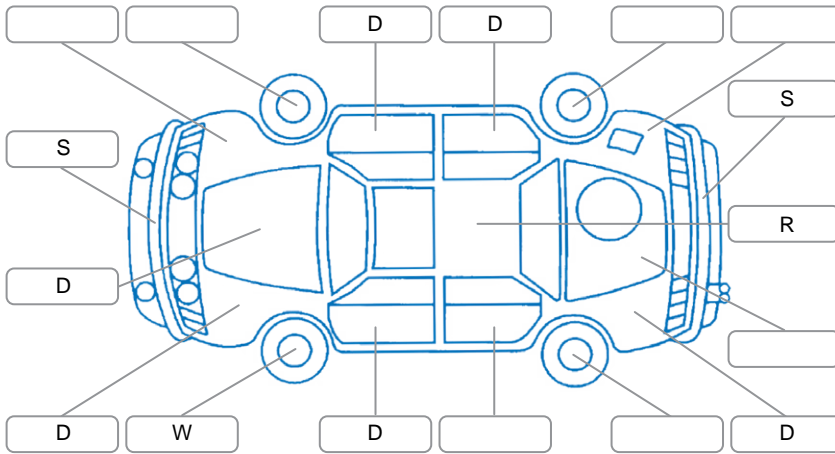

Key
 S = Scratch R = Rust C = Crack * = Decals W = Significant scuffs
 D = Dent PT = Paint defect P = Pin dent SC = Stone Chips

Note: some defects and blemishes may not be displayed in the diagram

Body Inspection Comments

R rear tyre side wall damage, all tyre side wall low, engine oil leak.

Conditions During Body Inspection: Dry

Under Carriage and Under Bonnet Inspection Comments

Interior Comments

Seats:	Average
Carpets:	Average
Panels:	Average
Dashboard:	Good

General Comments

R wing mirror broken cover, windscreen cracked cva and out cva, rear wiper blade worn,

Road Conditions During Test Drive: Dry

Engine Timing Mechanism: Timing Chain

Evidence of Cam Belt Replacement: Yes No Kms