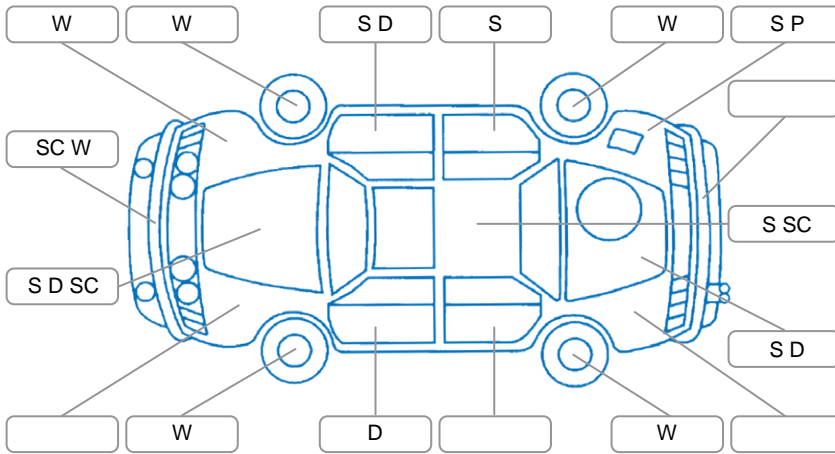

Key
 S = Scratch R = Rust C = Crack * = Decals W = Significant scuffs
 D = Dent PT = Paint defect P = Pin dent SC = Stone Chips

Note: some defects and blemishes may not be displayed in the diagram

Body Inspection Comments

Conditions During Body Inspection: Dry

Under Carriage and Under Bonnet Inspection Comments

Interior Comments

Seats:	Good
Carpets:	Good
Panels:	Good
Dashboard:	Good

General Comments

Road Conditions During Test Drive	Dry		
Engine Timing Mechanism	Timing Chain		
Evidence of Cam Belt Replacement	<input type="checkbox"/> Yes	<input type="checkbox"/> No	Kms
Inspected by:	Yuki Itohara		
Published by:	Henry Belt		
Inspection Date:	07 Apr 2026		