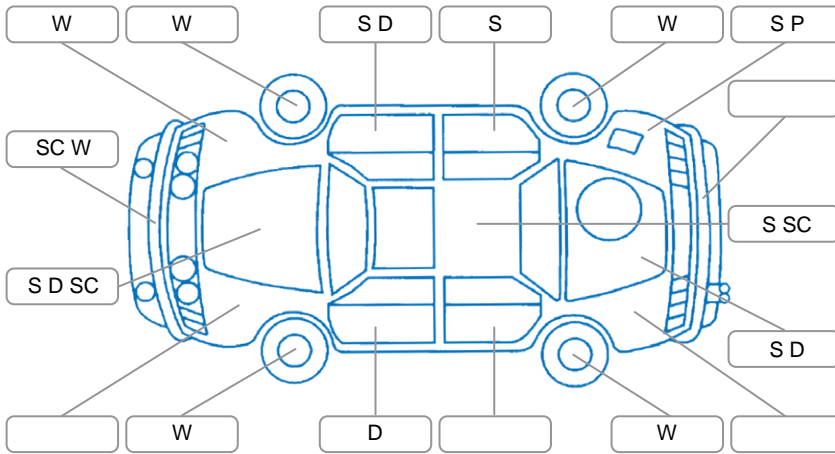

Key
 S = Scratch R = Rust C = Crack * = Decals W = Significant scuffs
 D = Dent PT = Paint defect P = Pin dent SC = Stone Chips

Note: some defects and blemishes may not be displayed in the diagram

Body Inspection Comments

Large dent in tailgate. Minor spider rusts on roof.

Conditions During Body Inspection

Dry

Under Carriage and Under Bonnet Inspection Comments

Interior Comments

Seats:	Good
Carpets:	Good
Panels:	Good
Dashboard:	Good