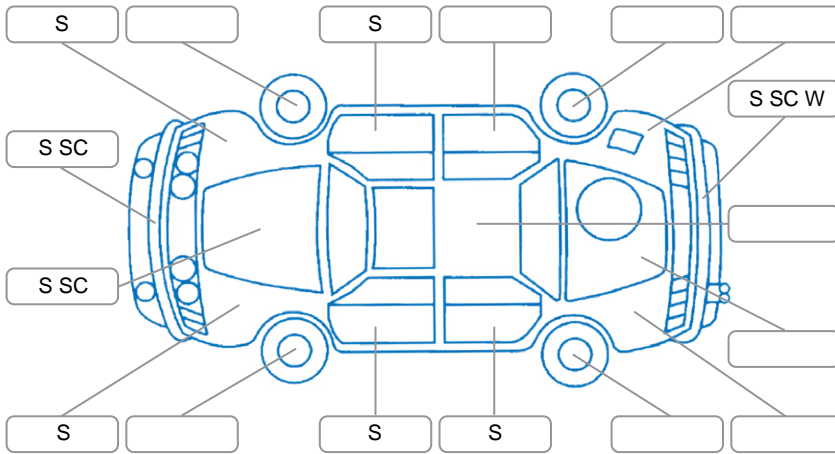

Report ID:	28,089,547	Version:	8
Created:	09 Apr 2026		

Make:	Toyota	Model:	Passo
Body Style:	Hatchback	Year:	2018
Rego No.:	QAY266	Rego Expiry:	25 Dec 2026
WoF Expiry:	14 Jul 2026	Odometer:	33,212 Kms
Good No.:	28089547	VIN:	7AT0H650X23102346
Next Service:	43000	Service History:	Yes

**Key**  
 S = Scratch    R = Rust    C = Crack    \* = Decals    W = Significant scuffs  
 D = Dent    PT = Paint defect    P = Pin dent    SC = Stone Chips

Note: some defects and blemishes may not be displayed in the diagram