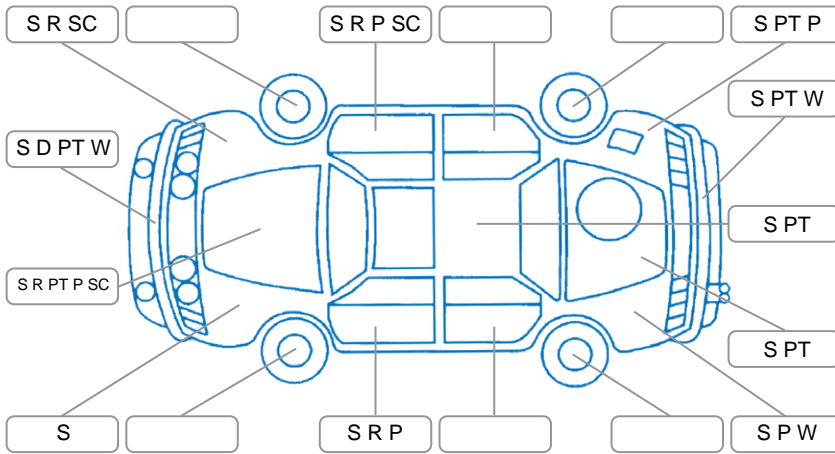

Report ID:	28,089,534	Version:	3
Created:	17 Apr 2026		

Make:	Toyota	Model:	Echo
Body Style:	Hatchback	Year:	2002
Rego No.:	AUW103	Rego Expiry:	29 Aug 2026
WoF Expiry:	29 Apr 2027	Odometer:	145,176 Kms
Good No.:	28089534	VIN:	JTDJT123000010259
Next Service:	156,000	Service History:	No

**Key**  
 S = Scratch    R = Rust    C = Crack    \* = Decals    W = Significant scuffs  
 D = Dent    PT = Paint defect    P = Pin dent    SC = Stone Chips

Note: some defects and blemishes may not be displayed in the diagram