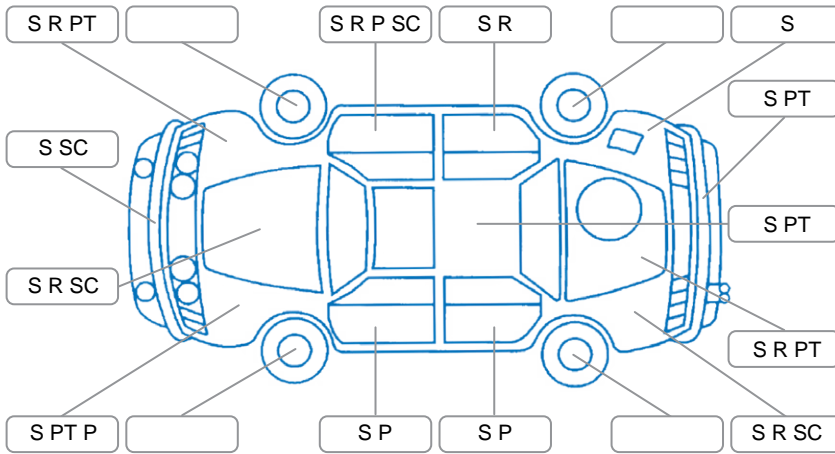

Report ID:	28,089,510	Version:	3
Created:	17 Apr 2026		

Make:	Toyota	Model:	Rav4
Body Style:	Wagon	Year:	2004
Rego No.:	HMM435	Rego Expiry:	29 Apr 2026
WoF Expiry:	28 Apr 2027	Odometer:	162,332 Kms
Good No.:	28089510	VIN:	7AT0H61XX13300470
Next Service:	172,000	Service History:	No

### Key

S = Scratch    R = Rust    C = Crack    \* = Decals    W = Significant scuffs  
 D = Dent    PT = Paint defect    P = Pin dent    SC = Stone Chips

Note: some defects and blemishes may not be displayed in the diagram