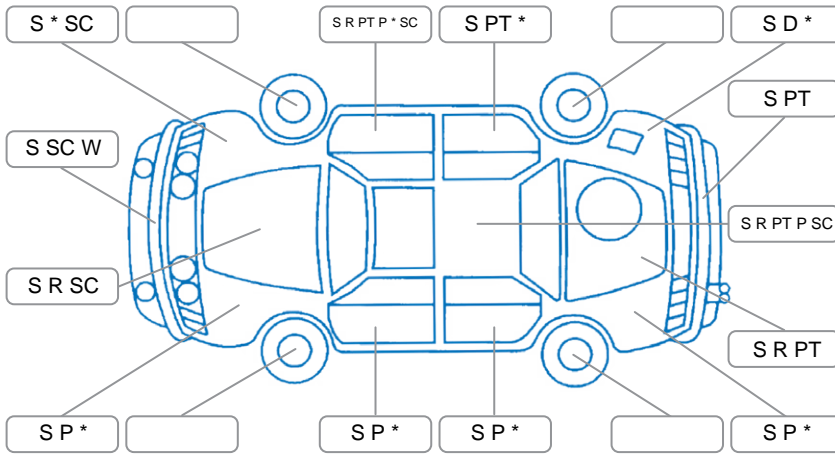

Report ID:	28,089,497	Version:	2
Created:	09 Apr 2026		

Make:	Toyota	Model:	Corolla
Body Style:	Sedan	Year:	2006
Rego No.:	DDW407	Rego Expiry:	12 Nov 2026
WoF Expiry:	22 Apr 2027	Odometer:	183,371 Kms
Good No.:	28089497	VIN:	JTDBR22E600233643
Next Service:	191,000	Service History:	No

Key
 S = Scratch R = Rust C = Crack * = Decals W = Significant scuffs
 D = Dent PT = Paint defect P = Pin dent SC = Stone Chips

Note: some defects and blemishes may not be displayed in the diagram

Body Inspection Comments