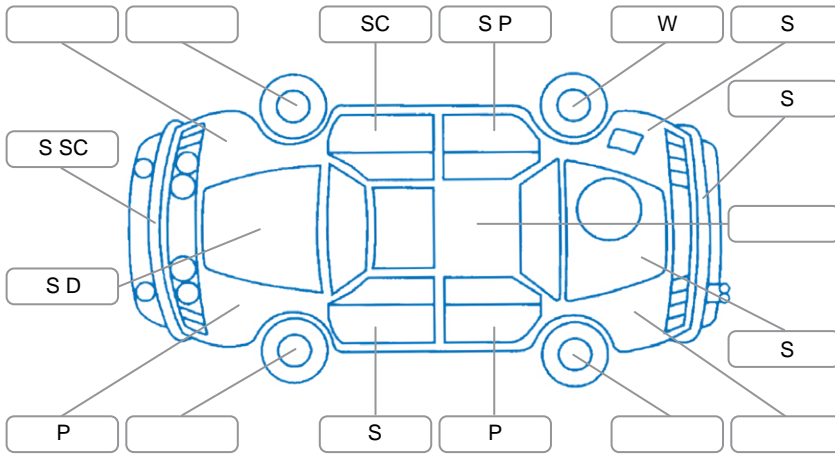

Report ID:	28,089,484	Version:	2
Created:	30 Apr 2026		

Make:	KIA	Model:	EV6
Body Style:	SUV	Year:	2023
Rego No.:	PUH115	Rego Expiry:	22 Mar 2027
WoF Expiry:	02 Mar 2027	Odometer:	85,385 Kms
Good No.:	28089484	VIN:	KNAC381AUP5121189
Next Service:	98000	Service History:	Yes

Key
 S = Scratch R = Rust C = Crack * = Decals W = Significant scuffs
 D = Dent PT = Paint defect P = Pin dent SC = Stone Chips

Note: some defects and blemishes may not be displayed in the diagram

Body Inspection Comments

Conditions During Body Inspection: Dry

Under Carriage and Under Bonnet Inspection Comments

RWD

Interior Comments

Seats:	Good
Carpets:	Good
Panels:	Good
Dashboard:	Good

General Comments

Ev charger in boot

Road Conditions During Test Drive	Dry		
Engine Timing Mechanism	Unknown		
Evidence of Cam Belt Replacement	<input type="checkbox"/> Yes	<input type="checkbox"/> No	Kms
Inspected by:	Marlon Espena		
Published by:	Marlon Espena		
Inspection Date:	30 Apr 2026		