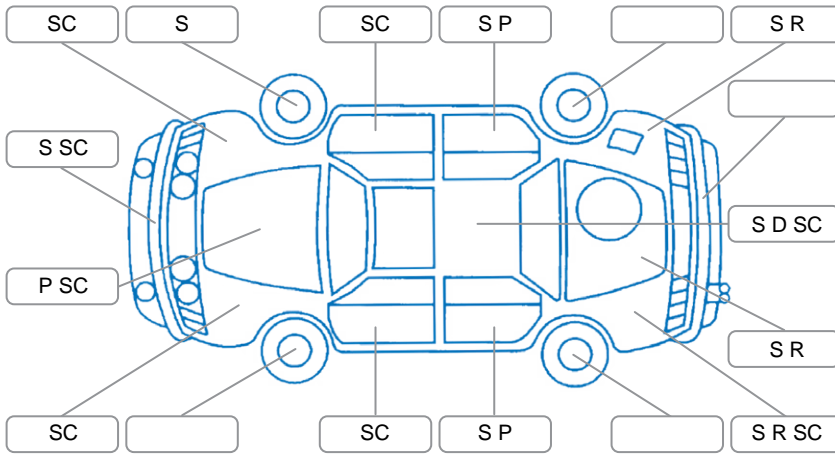

Report ID:	28,089,478	Version:	1
Created:	01 Apr 2026		

Make:	Ford	Model:	Ranger
Body Style:	Utility	Year:	2017
Rego No.:	KPF272	Rego Expiry:	29 May 2026
WoF Expiry:	22 Jul 2026	Odometer:	144,542 Kms
Good No.:	28089478	VIN:	MPBUMFF50HX116349
Next Service:	153,000kms	Service History:	Yes

Key
 S = Scratch R = Rust C = Crack * = Decals W = Significant scuffs
 D = Dent PT = Paint defect P = Pin dent SC = Stone Chips

Note: some defects and blemishes may not be displayed in the diagram

Body Inspection Comments

Drivers door seal damaged.

Conditions During Body Inspection

Dry

Under Carriage and Under Bonnet Inspection Comments

Interior Comments

Seats:	Drivers seat split on side.
Carpets:	Average
Panels:	Average
Dashboard:	Average