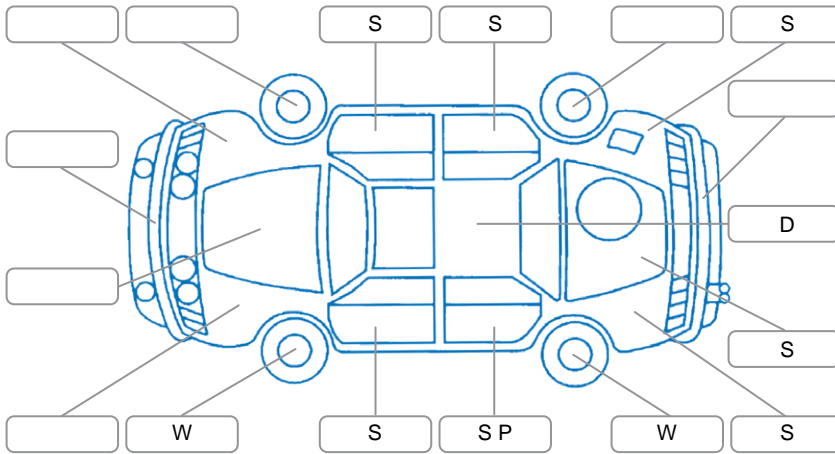

Make:	Nissan	Model:	X-Trail
Body Style:	Wagon	Year:	2009
Rego No.:	LKF467	Rego Expiry:	14 Nov 2026
WoF Expiry:	08 Mar 2027	Odometer:	149,962 Kms
Good No.:	28089445	VIN:	7AT0DH6LX17060947
Next Service:	153,000 kms	Service History:	No

Key
 S = Scratch R = Rust C = Crack * = Decals W = Significant scuffs
 D = Dent PT = Paint defect P = Pin dent SC = Stone Chips

Note: some defects and blemishes may not be displayed in the diagram

Body Inspection Comments

- 4wd
- Front tyres inner edge worn

Interior Comments

Seats:	Average
Carpets:	Average
Panels:	Average
Dashboard:	Good

General Comments

4wd drive noisy

Road Conditions During Test Drive	Dry
Engine Timing Mechanism	Timing Chain
Evidence of Cam Belt Replacement	<input type="checkbox"/> Yes <input type="checkbox"/> No Kms
Inspected by:	Vasanthakumar Mayilswamy
Published by:	Gabriel Peixoto
Inspection Date:	02 Apr 2026