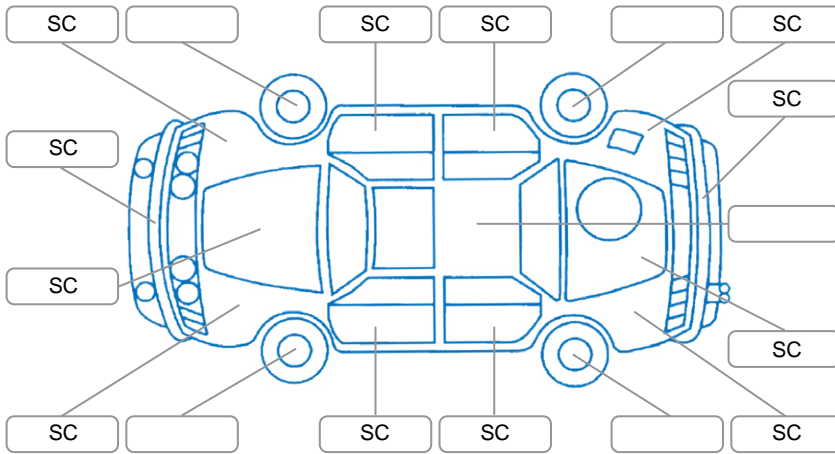

Report ID:	28,089,432	Version:	2
Created:	20 May 2026		

Make:	Toyota	Model:	Rav4
Body Style:	SUV	Year:	2023
Rego No.:	QAM847	Rego Expiry:	30 Oct 2026
WoF Expiry:	27 Jun 2026	Odometer:	44,525 Kms
Good No.:	28089432	VIN:	JTMZ43FV40D160357
Next Service:	46000	Service History:	Yes

Key

S = Scratch R = Rust C = Crack * = Decals W = Significant scuffs
 D = Dent PT = Paint defect P = Pin dent SC = Stone Chips

Note: some defects and blemishes may not be displayed in the diagram

Body Inspection Comments