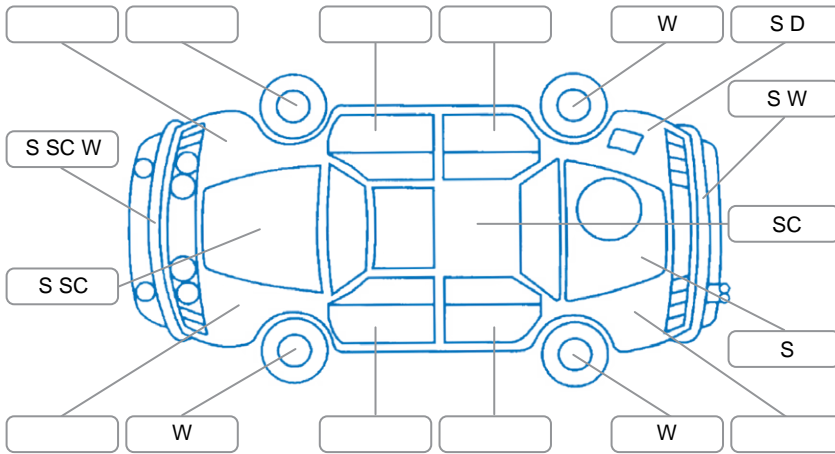

Key

S = Scratch R = Rust C = Crack * = Decals W = Significant scuffs
 D = Dent PT = Paint defect P = Pin dent SC = Stone Chips

Note: some defects and blemishes may not be displayed in the diagram

Body Inspection Comments

Conditions During Body Inspection: Dry

Under Carriage and Under Bonnet Inspection Comments

4 wheel drive

Interior Comments

Seats:	Good
Carpets:	Good
Panels:	Good
Dashboard:	Good

General Comments

Road Conditions During Test Drive	Dry		
Engine Timing Mechanism	Timing Chain		
Evidence of Cam Belt Replacement	<input type="checkbox"/> Yes	<input type="checkbox"/> No	Kms
Inspected by:	Rowan Fey		
Published by:	Admond Chan		
Inspection Date:	07 Apr 2026		