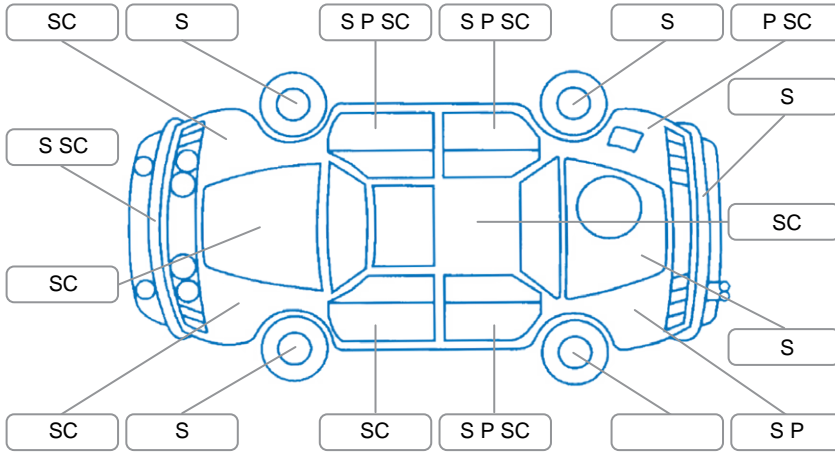

Report ID:	28,089,339	Version:	2
Created:	21 Apr 2026		

Make:	Mazda	Model:	Mazda2
Body Style:	Hatchback	Year:	2015
Rego No.:	JLP497	Rego Expiry:	25 Aug 2026
WoF Expiry:	29 Apr 2027	Odometer:	95,929 Kms
Good No.:	28089339	VIN:	MM0DJ2HAA0W152147
Next Service:	105, 935 Kms	Service History:	Yes

Key

S = Scratch R = Rust C = Crack * = Decals W = Significant scuffs
 D = Dent PT = Paint defect P = Pin dent SC = Stone Chips

Note: some defects and blemishes may not be displayed in the diagram

Body Inspection Comments

Conditions During Body Inspection

Dry

Under Carriage and Under Bonnet Inspection Comments

Interior Comments

Seats:	Good
Carpets:	Good
Panels:	Good
Dashboard:	Average, steering wheel worn.

General Comments

Road Conditions During Test Drive	Dry
Engine Timing Mechanism	Timing Chain
Evidence of Cam Belt Replacement	<input type="checkbox"/> Yes <input type="checkbox"/> No Kms