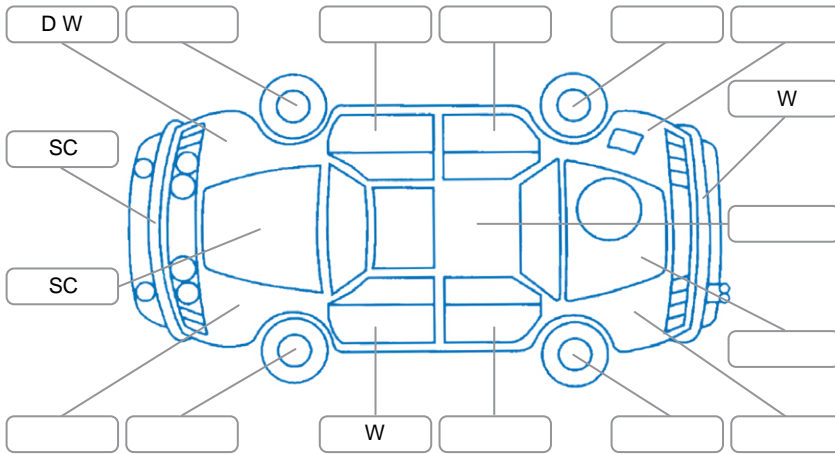

Key

S = Scratch R = Rust C = Crack * = Decals W = Significant scuffs
 D = Dent PT = Paint defect P = Pin dent SC = Stone Chips

Note: some defects and blemishes may not be displayed in the diagram

Body Inspection Comments

Conditions During Body Inspection: Dry

Under Carriage and Under Bonnet Inspection Comments

Interior Comments

Seats:	Good
Carpets:	Good
Panels:	Good
Dashboard:	Good

General Comments

Road Conditions During Test Drive	Dry		
Engine Timing Mechanism	Timing Chain		
Evidence of Cam Belt Replacement	<input type="checkbox"/> Yes	<input type="checkbox"/> No	Kms
Inspected by:	Greg Morgan		
Published by:	Bailey Seymour		
Inspection Date:	31 Mar 2026		