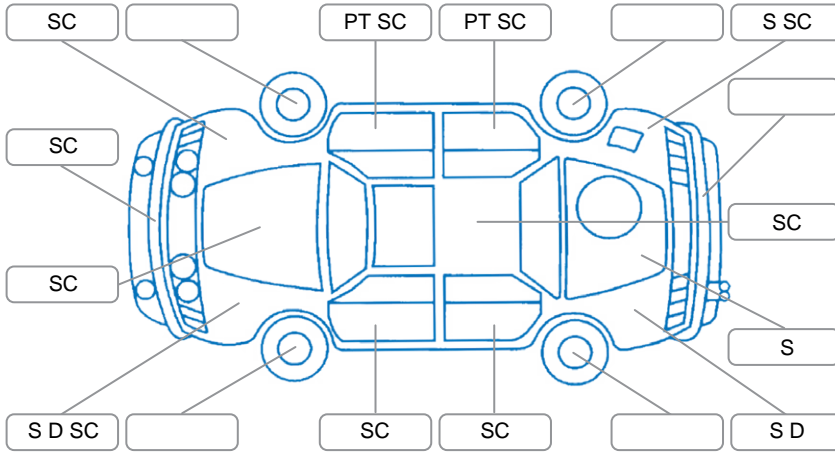

Make:	Nissan	Model:	Navara
Body Style:	Utility	Year:	2006
Rego No.:	NCF842	Rego Expiry:	07 Apr 2026
WoF Expiry:		Odometer:	350,600 Kms
Good No.:	28089292	VIN:	VSKCVAD40A0102758
Next Service:	334,000kms	Service History:	No

Key

S = Scratch R = Rust C = Crack * = Decals W = Significant scuffs
 D = Dent PT = Paint defect P = Pin dent SC = Stone Chips

Note: some defects and blemishes may not be displayed in the diagram

Body Inspection Comments

Right tail light broken.
 Chipped windscreen .
 Rear bumper plastic step missing.
 Paint peeling off right doors, cant rail & cab corner.

Conditions During Body Inspection Dry

Under Carriage and Under Bonnet Inspection Comments