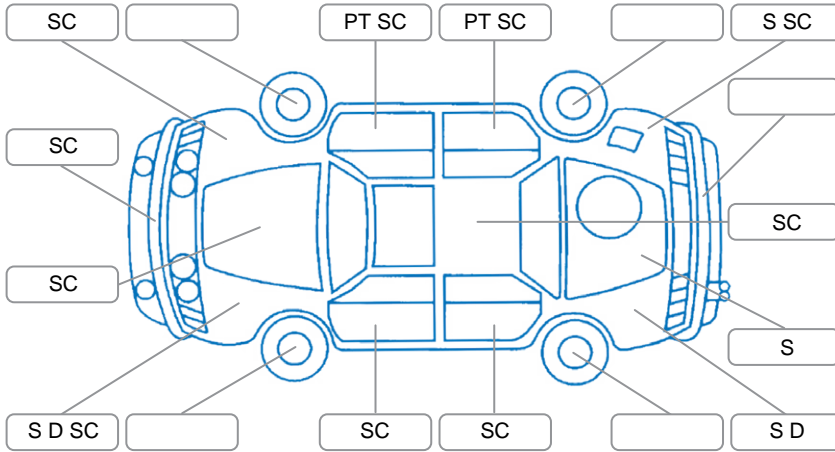

Report ID:	28,089,292	Version:	1
Created:	01 Apr 2026		

Make:	Nissan	Model:	Navara
Body Style:	Utility	Year:	2006
Rego No.:	NCF842	Rego Expiry:	07 Apr 2026
WoF Expiry:	01 Aug 2026	Odometer:	350,585 Kms
Good No.:	28089292	VIN:	VSKCVAD40A0102758
Next Service:	334,000kms	Service History:	No

Key
 S = Scratch R = Rust C = Crack * = Decals W = Significant scuffs
 D = Dent PT = Paint defect P = Pin dent SC = Stone Chips

Note: some defects and blemishes may not be displayed in the diagram

Body Inspection Comments

Right tail light broken.
 Chipped windscreen .
 Rear bumper plastic step missing.
 Paint peeling off right doors, cant rail & cab corner.

Conditions During Body Inspection Dry

Under Carriage and Under Bonnet Inspection Comments