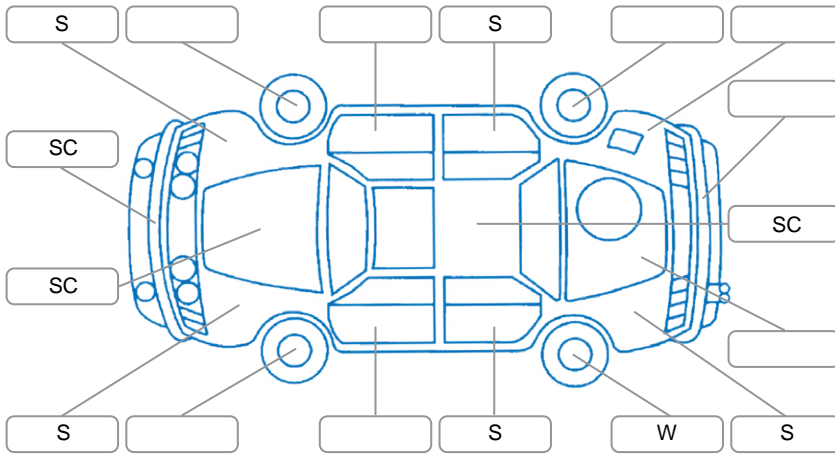

Report ID:	28,089,271	Version:	2
Created:	04 Apr 2026		

Make:	Ford	Model:	Everest
Body Style:	SUV	Year:	2023
Rego No.:	PWM373	Rego Expiry:	10 Jun 2026
WoF Expiry:	05 Apr 2027	Odometer:	112,699 Kms
Good No.:	28089271	VIN:	MNARXXMAWRNA63387
Next Service:	122000kms	Service History:	No

Key
 S = Scratch R = Rust C = Crack * = Decals W = Significant scuffs
 D = Dent PT = Paint defect P = Pin dent SC = Stone Chips

Note: some defects and blemishes may not be displayed in the diagram

Body Inspection Comments

Windscreen stone chips

Conditions During Body Inspection

Under Carriage and Under Bonnet Inspection Comments

Interior Comments

Seats:	Good
Carpets:	Good
Panels:	Good
Dashboard:	Good

General Comments

Road Conditions During Test Drive	Dry		
Engine Timing Mechanism	Timing Chain		
Evidence of Cam Belt Replacement	<input type="checkbox"/> Yes	<input type="checkbox"/> No	Kms
Inspected by:	Phillip Russel-Waimotu		
Published by:	Neil Honeyman		
Inspection Date:	02 Apr 2026		