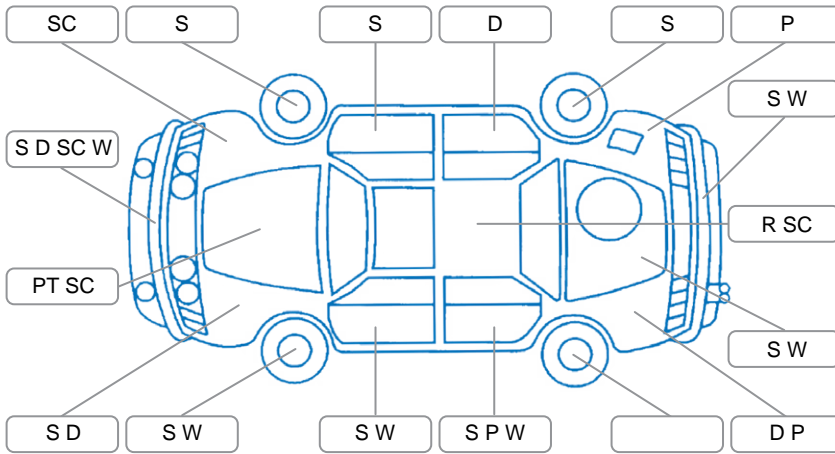

Report ID:	28,089,180	Version:	1
Created:	02 Apr 2026		

Make:	Honda	Model:	Accord
Body Style:	Sedan	Year:	2008
Rego No.:	ERL498	Rego Expiry:	08 May 2026
WoF Expiry:	05 Apr 2026	Odometer:	257,912 Kms
Good No.:	28089180	VIN:	MRHCP36508P060087
Next Service:	265,185km's	Service History:	Yes

Key

S = Scratch R = Rust C = Crack * = Decals W = Significant scuffs
 D = Dent PT = Paint defect P = Pin dent SC = Stone Chips

Note: some defects and blemishes may not be displayed in the diagram

Body Inspection Comments

Right side corner of rear bumper is not fitting correctly to rear guard. Dents in left & right side sills.

Conditions During Body Inspection	Dry
-----------------------------------	-----

Under Carriage and Under Bonnet Inspection Comments

Oil leaking from engine.

Interior Comments

Seats:	Average
Carpets:	Good
Panels:	Good
Dashboard:	Good

General Comments

Leather torn on back rest of driver's seat.

Road Conditions During Test Drive	Dry
Engine Timing Mechanism	Cambelt
Evidence of Cam Belt Replacement	<input checked="" type="checkbox"/> Yes <input type="checkbox"/> No 208,443 Kms
Inspected by:	Jason Young
Published by:	Callum Busuttill
Inspection Date:	02 Apr 2026