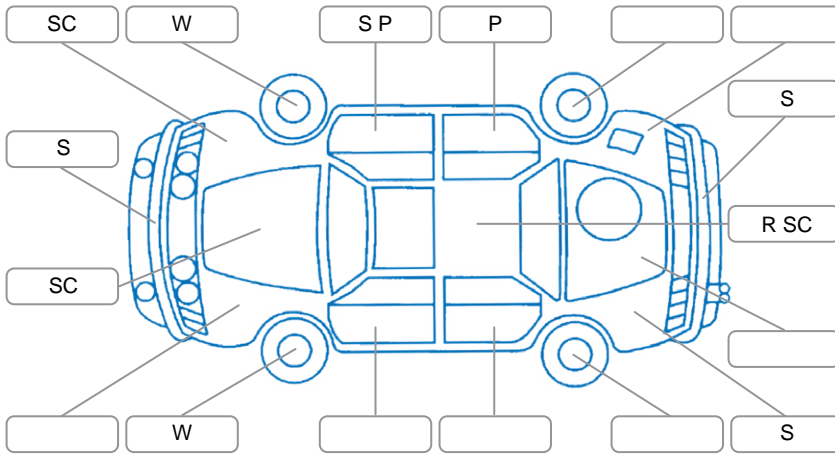

Report ID:	28,089,179	Version:	1
Created:	02 Apr 2026		

Make:	Mazda	Model:	Mazda6
Body Style:	Wagon	Year:	2018
Rego No.:	LDT826	Rego Expiry:	30 Apr 2026
WoF Expiry:	03 Apr 2027	Odometer:	172,921 Kms
Good No.:	28089179	VIN:	JM0GL103100135088
Next Service:	180000	Service History:	Yes

Key
 S = Scratch R = Rust C = Crack * = Decals W = Significant scuffs
 D = Dent PT = Paint defect P = Pin dent SC = Stone Chips

Note: some defects and blemishes may not be displayed in the diagram

Body Inspection Comments