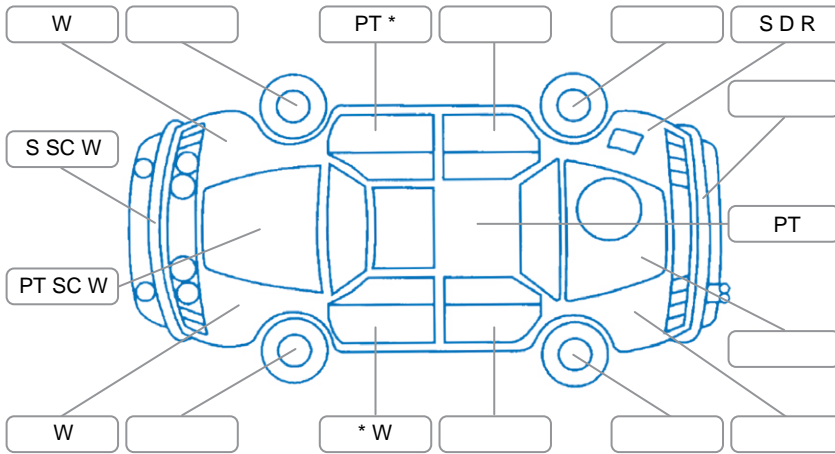

Report ID:	28,089,053	Version:	1
Created:	02 Apr 2026		

Make:	Toyota	Model:	Hilux
Body Style:	Utility	Year:	2011
Rego No.:	FUW157	Rego Expiry:	30 Jul 2026
WoF Expiry:	12 Jun 2026	Odometer:	330,646 Kms
Good No.:	28089053	VIN:	MR0CZ12G300021591
Next Service:	341178	Service History:	No

**Key**

S = Scratch    R = Rust    C = Crack    \* = Decals    W = Significant scuffs  
 D = Dent    PT = Paint defect    P = Pin dent    SC = Stone Chips

Note: some defects and blemishes may not be displayed in the diagram