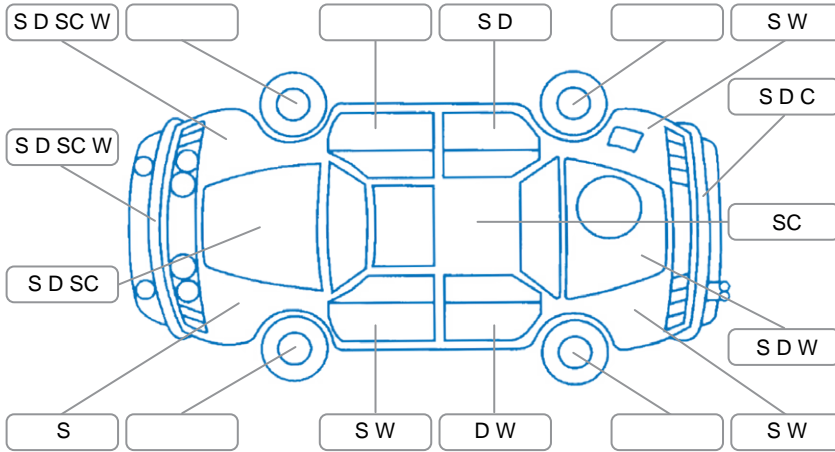

Report ID:	28,088,996	Version:	1
Created:	31 Mar 2026		

Make:	Ford	Model:	Courier
Body Style:	Utility	Year:	2003
Rego No.:	RCT651	Rego Expiry:	23 Jul 2026
WoF Expiry:	22 Jul 2026	Odometer:	476,855 Kms
Good No.:	28088996	VIN:	MNABS2D403W351368
Next Service:	488000	Service History:	No

Key

S = Scratch R = Rust C = Crack * = Decals W = Significant scuffs
 D = Dent PT = Paint defect P = Pin dent SC = Stone Chips

Note: some defects and blemishes may not be displayed in the diagram

Body Inspection Comments

Conditions During Body Inspection: Dry

Under Carriage and Under Bonnet Inspection Comments

- Clutch fluid low
- Engine oil leaks
- Play in front wheels

Interior Comments

Seats:	Poor
Carpets:	Poor
Panels:	Poor
Dashboard:	Poor