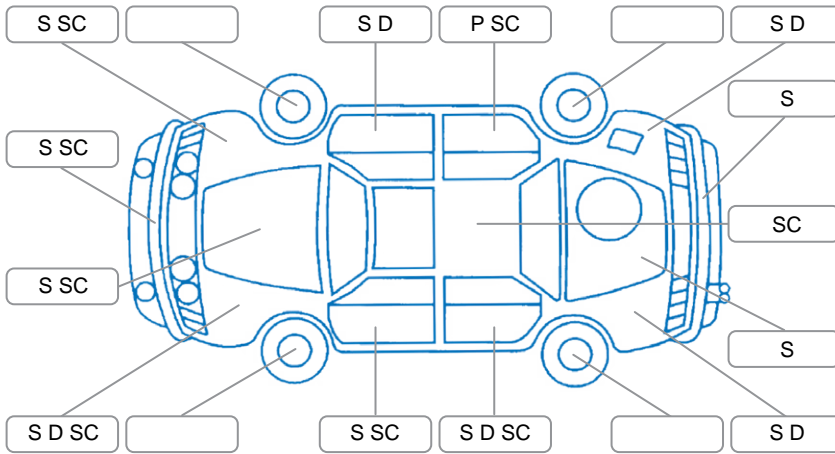

Report ID:	28,088,851	Version:	1
Created:	17 Apr 2026		

Make:	Holden	Model:	Captiva 7
Body Style:	SUV	Year:	2017
Rego No.:	LBU714	Rego Expiry:	21 Jun 2026
WoF Expiry:	30 Mar 2027	Odometer:	110,598 Kms
Good No.:	28088851	VIN:	KL3CA26U9JB019639
Next Service:	120598	Service History:	No

Key

S = Scratch R = Rust C = Crack * = Decals W = Significant scuffs
 D = Dent PT = Paint defect P = Pin dent SC = Stone Chips

Note: some defects and blemishes may not be displayed in the diagram

Body Inspection Comments

Conditions During Body Inspection: Dry

Under Carriage and Under Bonnet Inspection Comments

Interior Comments

Seats:	Average
Carpets:	Average
Panels:	Average
Dashboard:	Average

General Comments

Road Conditions During Test Drive	Dry	
Engine Timing Mechanism	Unknown	
Evidence of Cam Belt Replacement	<input type="checkbox"/> Yes <input type="checkbox"/> No	Kms
Inspected by:	Donovan Matara	
Published by:	Janine Bell	
Inspection Date:	07 Apr 2026	