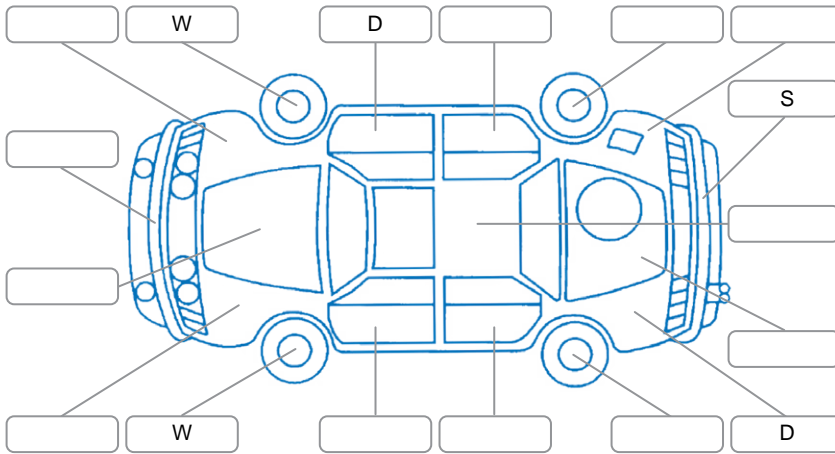

Report ID:	28,088,846	Version:	1
Created:	01 Apr 2026		

Make:	Nissan	Model:	Serena
Body Style:	Wagon	Year:	2012
Rego No.:	RCU634	Rego Expiry:	13 Mar 2026
WoF Expiry:	19 Feb 2026	Odometer:	143,765 Kms
Good No.:	28088846	VIN:	7AT0DH3FX25058697
Next Service:	no sticker	Service History:	No

**Key**

S = Scratch    R = Rust    C = Crack    \* = Decals    W = Significant scuffs  
 D = Dent    PT = Paint defect    P = Pin dent    SC = Stone Chips

Note: some defects and blemishes may not be displayed in the diagram

**Body Inspection Comments**

L interior roof handle unsecured, rear brake pad low, engine oil leak, both front tyre side low,

Conditions During Body Inspection    Dry

**Under Carriage and Under Bonnet Inspection Comments**