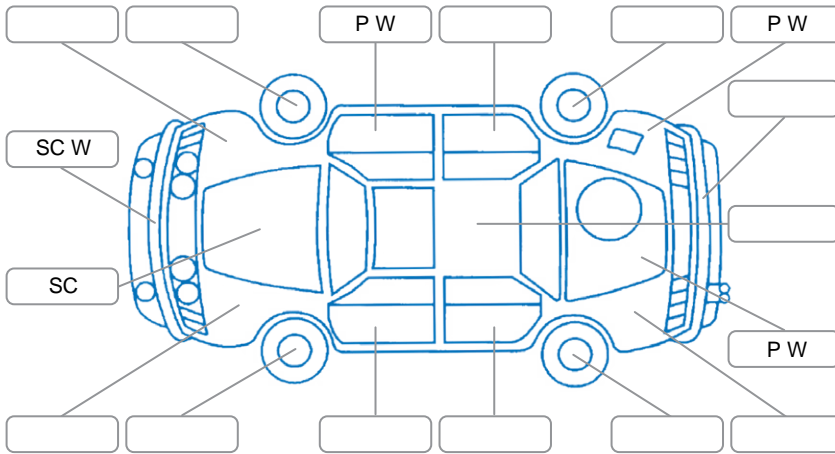

Report ID:	28,088,833	Version:	1
Created:	07 Apr 2026		

Make:	Mitsubishi	Model:	Triton
Body Style:	Utility	Year:	2022
Rego No.:	PGH670	Rego Expiry:	29 Sep 2026
WoF Expiry:	30 Sep 2026	Odometer:	36,372 Kms
Good No.:	28088833	VIN:	MMAJLKK10NH040037
Next Service:	45000km	Service History:	Yes

**Key**

S = Scratch    R = Rust    C = Crack    \* = Decals    W = Significant scuffs  
 D = Dent    PT = Paint defect    P = Pin dent    SC = Stone Chips

Note: some defects and blemishes may not be displayed in the diagram