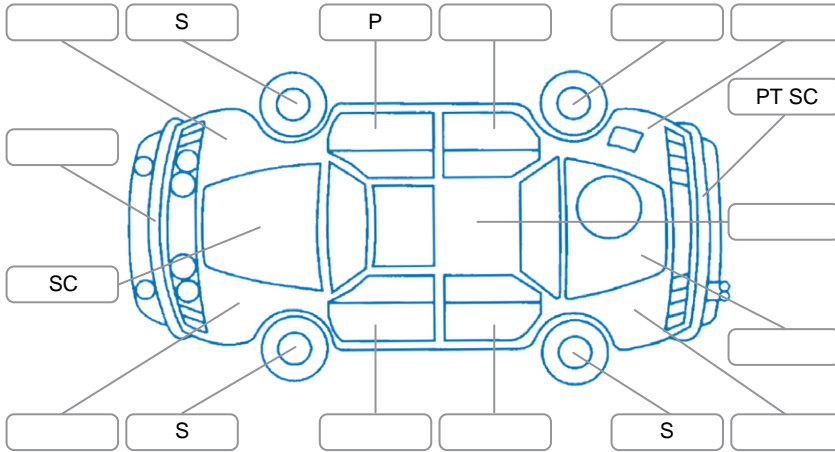

Report ID:	28,088,795	Version:	1
Created:	01 Apr 2026		

Make:	Mini	Model:	Cooper
Body Style:	Hatchback	Year:	2012
Rego No.:	NDG700	Rego Expiry:	31 Aug 2026
WoF Expiry:	30 Jan 2027	Odometer:	99,722 Kms
Good No.:	28088795	VIN:	WMWZC32090WN01721
Next Service:	104,000kms	Service History:	No

**Key**

S = Scratch    R = Rust    C = Crack    \* = Decals    W = Significant scuffs  
 D = Dent    PT = Paint defect    P = Pin dent    SC = Stone Chips

Note: some defects and blemishes may not be displayed in the diagram

**Body Inspection Comments**

Holes in front bar.  
 Inflation kit missing.

Conditions During Body Inspection    Dry

**Under Carriage and Under Bonnet Inspection Comments**

Oil leaks.

**Interior Comments**

Seats:	Good
Carpets:	Good
Panels:	Good
Dashboard:	Good