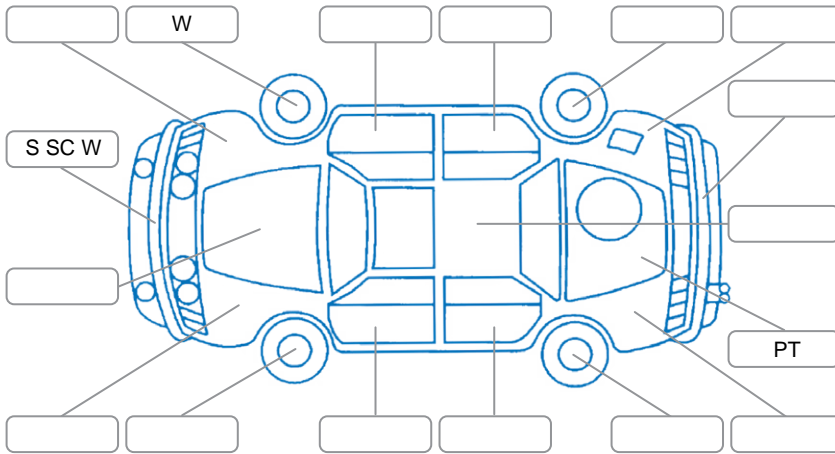

Report ID:	28,088,769	Version:	1
Created:	07 Apr 2026		

Make:	Holden	Model:	Barina
Body Style:	Hatchback	Year:	2014
Rego No.:	HSQ922	Rego Expiry:	01 Mar 2027
WoF Expiry:	15 Apr 2027	Odometer:	92,230 Kms
Good No.:	28088769	VIN:	KL3TA48E9FB022993
Next Service:	101100	Service History:	No

Key
 S = Scratch R = Rust C = Crack * = Decals W = Significant scuffs
 D = Dent PT = Paint defect P = Pin dent SC = Stone Chips

Note: some defects and blemishes may not be displayed in the diagram

Body Inspection Comments