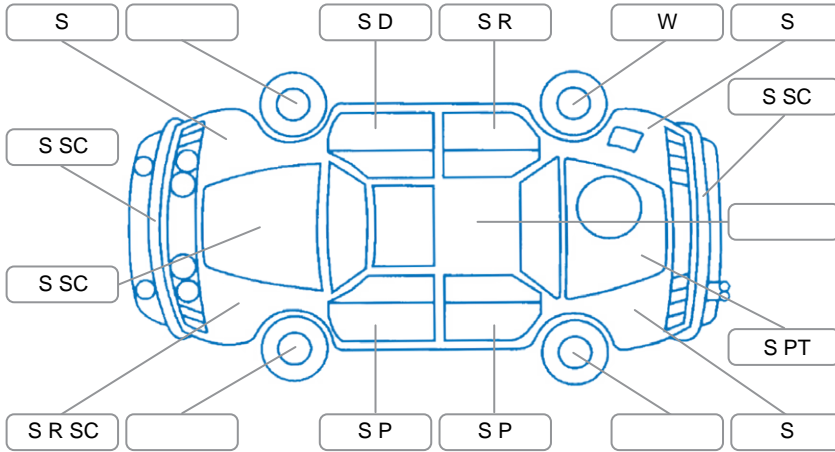

Report ID:	28,088,730	Version:	2
Created:	31 Mar 2026		

Make:	Mazda	Model:	Mazda3
Body Style:	Sedan	Year:	2007
Rego No.:	DZC520	Rego Expiry:	30 Jun 2026
WoF Expiry:	12 Jun 2026	Odometer:	182,892 Kms
Good No.:	28088730	VIN:	JM0BK103200345418
Next Service:	187,000	Service History:	No

**Key**

S = Scratch    R = Rust    C = Crack    \* = Decals    W = Significant scuffs  
 D = Dent    PT = Paint defect    P = Pin dent    SC = Stone Chips

Note: some defects and blemishes may not be displayed in the diagram

**Body Inspection Comments**

Both sill side skirts damaged

Conditions During Body Inspection

**Under Carriage and Under Bonnet Inspection Comments**

Right inner cv boot split

**Interior Comments**

Seats:	Good
Carpets:	drivers footwell wrong
Panels:	Average
Dashboard:	Average