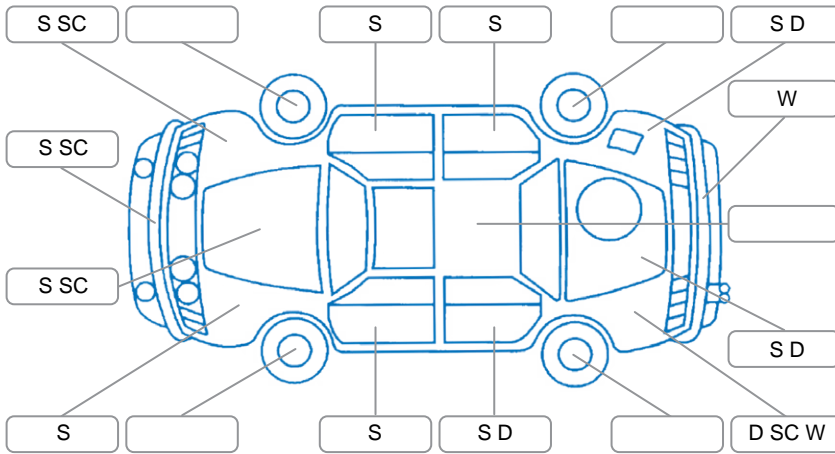

Report ID:	28,088,674	Version:	2
Created:	17 Apr 2026		

Make:	Toyota	Model:	Hilux
Body Style:	Utility	Year:	2011
Rego No.:	FSW568	Rego Expiry:	26 Apr 2026
WoF Expiry:	27 Jan 2027	Odometer:	272,656 Kms
Good No.:	28088674	VIN:	MR0FZ22G201042445
Next Service:	282,600	Service History:	Yes

Key

S = Scratch R = Rust C = Crack * = Decals W = Significant scuffs
 D = Dent PT = Paint defect P = Pin dent SC = Stone Chips

Note: some defects and blemishes may not be displayed in the diagram

Body Inspection Comments