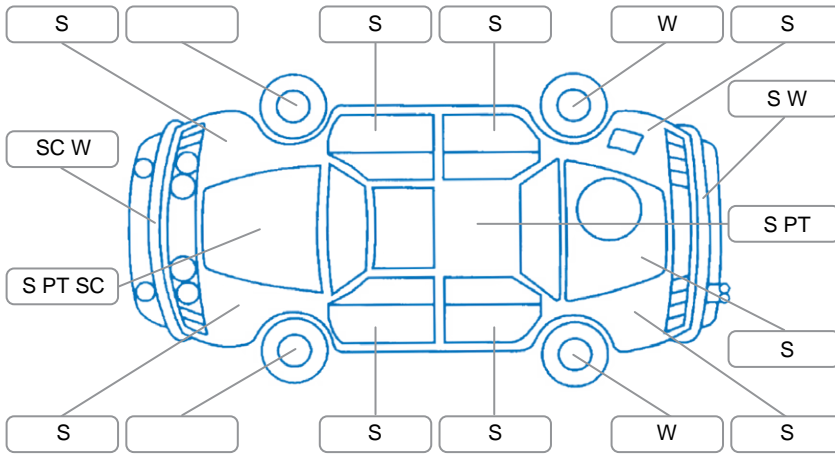

Report ID:	28,088,657	Version:	2
Created:	13 May 2026		

Make:	Toyota	Model:	Markx
Body Style:	Wagon	Year:	2008
Rego No.:	KMN508	Rego Expiry:	04 Apr 2026
WoF Expiry:	02 Sep 2026	Odometer:	158,207 Kms
Good No.:	28088657	VIN:	7AT0H64TX16008170
Next Service:	19/8/26 or 162000km	Service History:	Yes

Key

S = Scratch R = Rust C = Crack * = Decals W = Significant scuffs
 D = Dent PT = Paint defect P = Pin dent SC = Stone Chips

Note: some defects and blemishes may not be displayed in the diagram

Body Inspection Comments

Conditions During Body Inspection: Dry

Under Carriage and Under Bonnet Inspection Comments

Hood release under bonnet broken.
 LH front shock boot torn.
 Oil seepage under engine.

Interior Comments

Seats:	Average
Carpets:	Average
Panels:	Average
Dashboard:	Good