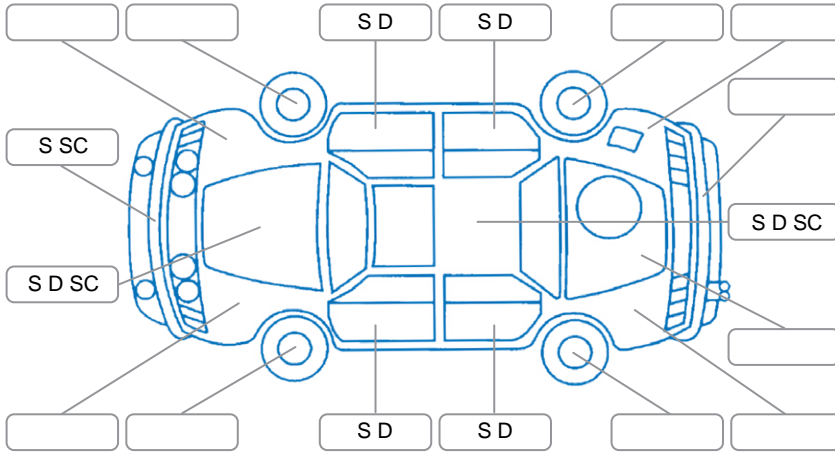

Report ID:	28,088,619	Version:	2
Created:	09 Apr 2026		

Make:	Toyota	Model:	Hilux
Body Style:	Utility	Year:	2009
Rego No.:	FMA20	Rego Expiry:	08 Jul 2026
WoF Expiry:	03 Apr 2027	Odometer:	245,282 Kms
Good No.:	28088619	VIN:	MR0FZ22G001024316
Next Service:	260,000	Service History:	Yes

**Key**

S = Scratch    R = Rust    C = Crack    \* = Decals    W = Significant scuffs  
 D = Dent    PT = Paint defect    P = Pin dent    SC = Stone Chips

Note: some defects and blemishes may not be displayed in the diagram