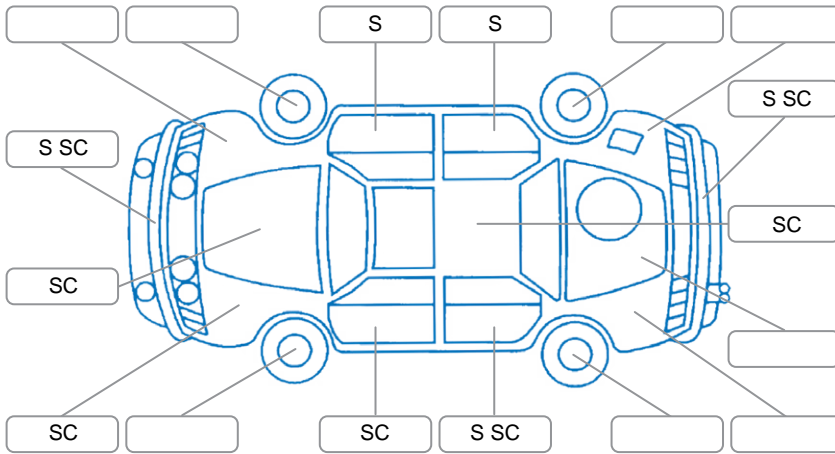

Report ID:	28,088,592	Version:	1
Created:	10 Apr 2026		

Make:	Mitsubishi	Model:	ASX
Body Style:	SUV	Year:	2017
Rego No.:	QPP238	Rego Expiry:	14 Apr 2026
WoF Expiry:	28 Jan 2027	Odometer:	97,599 Kms
Good No.:	28088592	VIN:	JMFXTGA2WHZ002650
Next Service:	107602	Service History:	Yes

Key
 S = Scratch R = Rust C = Crack * = Decals W = Significant scuffs
 D = Dent PT = Paint defect P = Pin dent SC = Stone Chips

Note: some defects and blemishes may not be displayed in the diagram

Body Inspection Comments

Minor stonechips on windscreen

Conditions During Body Inspection

Dry

Under Carriage and Under Bonnet Inspection Comments

Front wheel drive

Interior Comments

Seats:	Good
Carpets:	Good
Panels:	Good
Dashboard:	Good