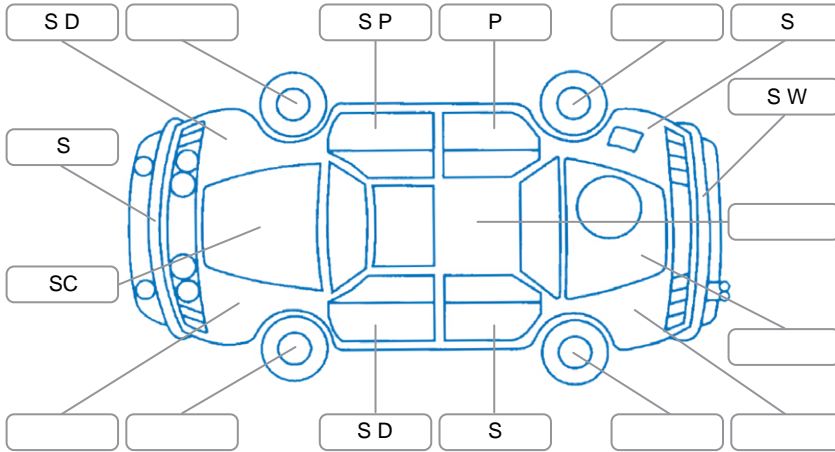

Report ID:	28,088,544	Version:	1
Created:	31 Mar 2026		

Make:	Ford	Model:	Transit
Body Style:	Van	Year:	2022
Rego No.:	PEN853	Rego Expiry:	29 Jun 2026
WoF Expiry:	26 Mar 2027	Odometer:	117,181 Kms
Good No.:	28088544	VIN:	WF03XXTTG3MD37872
Next Service:	146000	Service History:	No

Key

S = Scratch R = Rust C = Crack * = Decals W = Significant scuffs
 D = Dent PT = Paint defect P = Pin dent SC = Stone Chips

Note: some defects and blemishes may not be displayed in the diagram

Body Inspection Comments