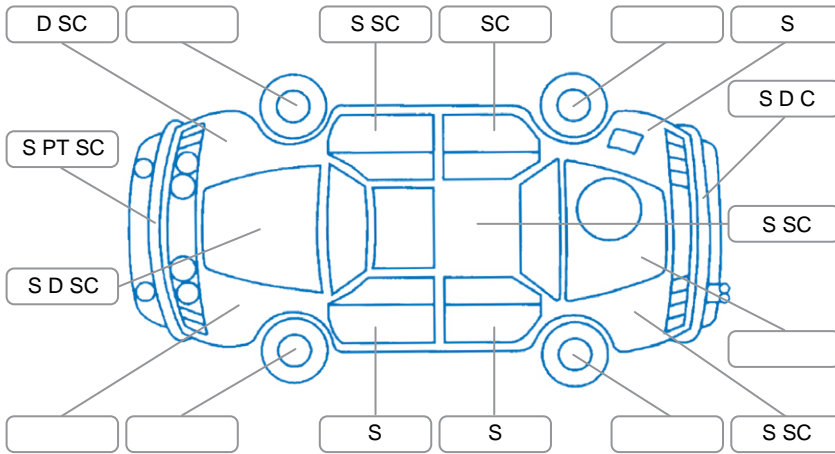

Report ID:	28,088,528	Version:	1
Created:	01 Apr 2026		

Make:	Toyota	Model:	Landcruiser Prado
Body Style:	Wagon	Year:	1996
Rego No.:	CMW220	Rego Expiry:	14 Aug 2026
WoF Expiry:	23 Jun 2026	Odometer:	396,332 Kms
Good No.:	28088528	VIN:	7A8H60H0799011707
Next Service:	400000	Service History:	No

Key
 S = Scratch R = Rust C = Crack * = Decals W = Significant scuffs
 D = Dent PT = Paint defect P = Pin dent SC = Stone Chips

Note: some defects and blemishes may not be displayed in the diagram

Body Inspection Comments

Conditions During Body Inspection: Dry

Under Carriage and Under Bonnet Inspection Comments

Oil leak lower engine Area, Minor surface rust on under body of Vehicle.

Interior Comments

Seats:	Average
Carpets:	Average
Panels:	Average
Dashboard:	Good