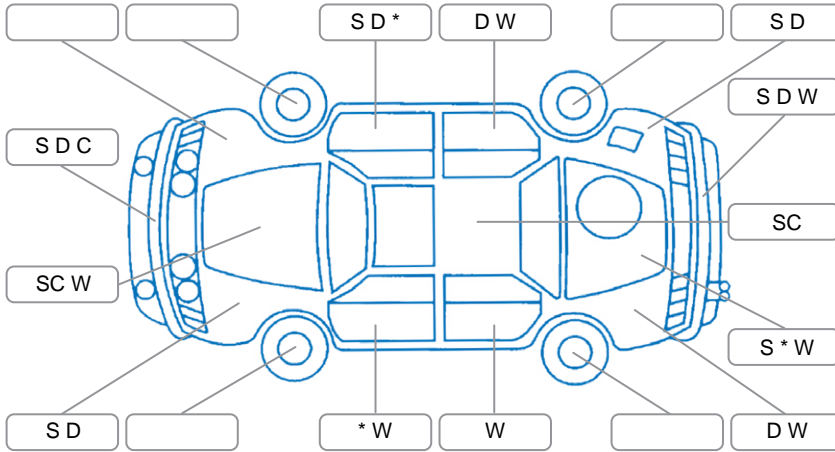

Report ID:	28,088,500	Version:	1
Created:	31 Mar 2026		

Make:	Toyota	Model:	Hilux
Body Style:	Utility	Year:	2013
Rego No.:	GYB692	Rego Expiry:	24 Sep 2026
WoF Expiry:	13 Aug 2026	Odometer:	309,265 Kms
Good No.:	28088500	VIN:	MR0EZ12G004012834
Next Service:	303000	Service History:	No

**Key**

S = Scratch    R = Rust    C = Crack    \* = Decals    W = Significant scuffs  
 D = Dent    PT = Paint defect    P = Pin dent    SC = Stone Chips

Note: some defects and blemishes may not be displayed in the diagram