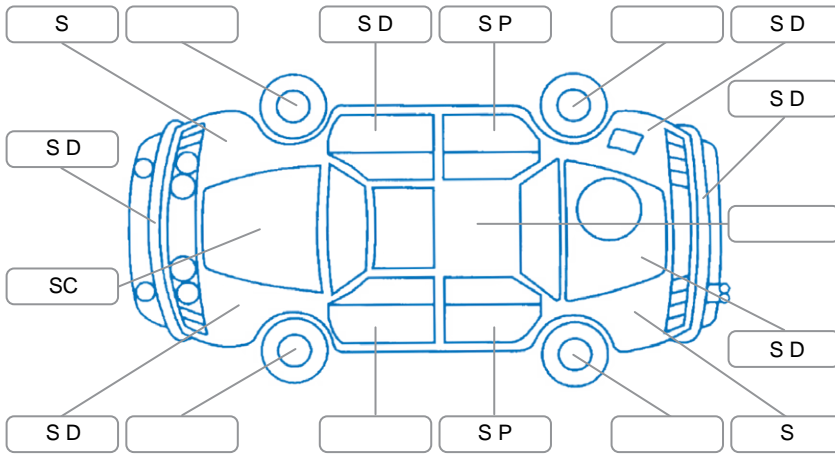

Report ID:	28,088,439	Version:	1
Created:	31 Mar 2026		

Make:	Mazda	Model:	Bt-50
Body Style:	Utility	Year:	2018
Rego No.:	LPC854	Rego Expiry:	13 Aug 2026
WoF Expiry:	08 Apr 2027	Odometer:	211,518 Kms
Good No.:	28088439	VIN:	MMOUR0YG100816831
Next Service:	220233	Service History:	No

**Key**  
 S = Scratch    R = Rust    C = Crack    \* = Decals    W = Significant scuffs  
 D = Dent    PT = Paint defect    P = Pin dent    SC = Stone Chips

Note: some defects and blemishes may not be displayed in the diagram

### Under Carriage and Under Bonnet Inspection Comments

Both front suspension suspected oil leak,