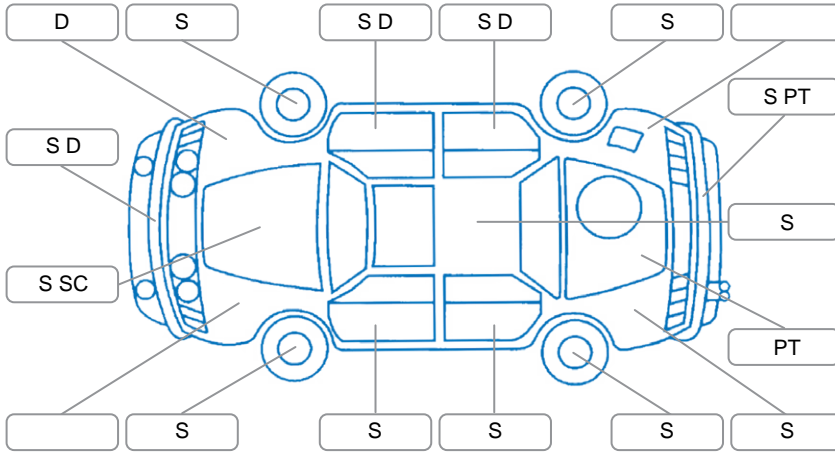

Key

S = Scratch R = Rust C = Crack * = Decals W = Significant scuffs
 D = Dent PT = Paint defect P = Pin dent SC = Stone Chips

Note: some defects and blemishes may not be displayed in the diagram

Body Inspection Comments

Conditions During Body Inspection

Under Carriage and Under Bonnet Inspection Comments

Interior Comments

Seats:	Good
Carpets:	Good
Panels:	Good
Dashboard:	Good

General Comments

Road Conditions During Test Drive	Dry		
Engine Timing Mechanism	Timing Chain		
Evidence of Cam Belt Replacement	<input type="checkbox"/> Yes	<input type="checkbox"/> No	Kms
Inspected by:	Curshey Accad		
Published by:	Darryl Kereti		
Inspection Date:	31 Mar 2026		