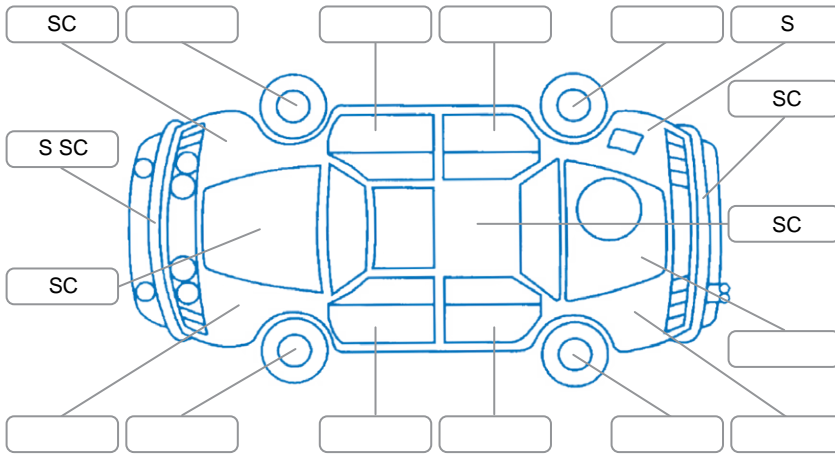

Key
 S = Scratch R = Rust C = Crack * = Decals W = Significant scuffs
 D = Dent PT = Paint defect P = Pin dent SC = Stone Chips

Note: some defects and blemishes may not be displayed in the diagram

Body Inspection Comments

Minor stonechips on windscreen

Conditions During Body Inspection Dry

Under Carriage and Under Bonnet Inspection Comments

4WD

Interior Comments

Seats:	Good
Carpets:	Good
Panels:	Good
Dashboard:	Good

General Comments