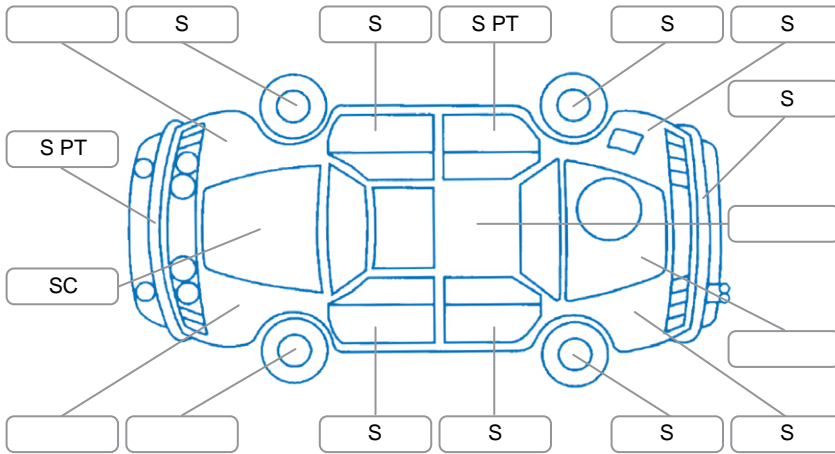

Report ID:	28,088,138	Version:	2
Created:	06 May 2026		

Make:	Lexus	Model:	LS600H
Body Style:	Sedan	Year:	2007
Rego No.:	MWT642	Rego Expiry:	22 Jul 2026
WoF Expiry:	08 May 2027	Odometer:	156,182 Kms
Good No.:	28088138	VIN:	7AT0B015X20003310
Next Service:	166,000 Kms	Service History:	No

Key
 S = Scratch R = Rust C = Crack * = Decals W = Significant scuffs
 D = Dent PT = Paint defect P = Pin dent SC = Stone Chips

Note: some defects and blemishes may not be displayed in the diagram

Body Inspection Comments

Glove box small crack.

Conditions During Body Inspection: Wet

Under Carriage and Under Bonnet Inspection Comments

Freshly serviced.

Interior Comments

Seats:	Average
Carpets:	Average
Panels:	Average
Dashboard:	Average