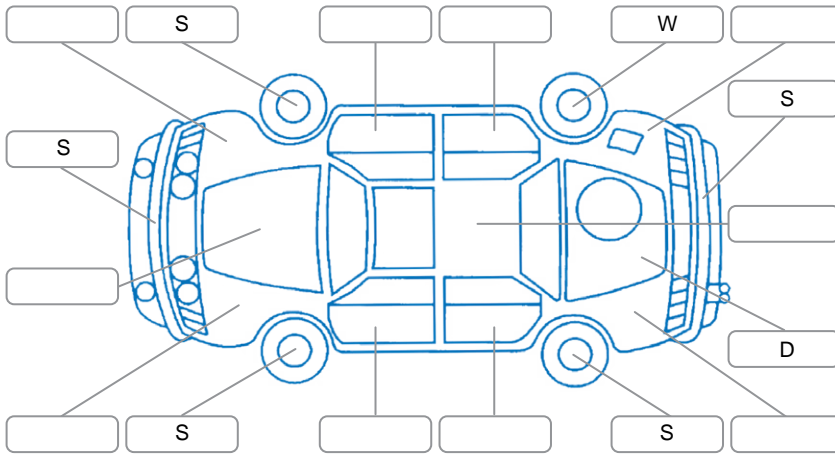

Report ID:	28,088,101	Version:	2
Created:	10 Apr 2026		

Make:	KIA	Model:	Sorento
Body Style:	SUV	Year:	2018
Rego No.:	LDL237	Rego Expiry:	01 Oct 2026
WoF Expiry:	04 Mar 2027	Odometer:	167,968 Kms
Good No.:	28088101	VIN:	KNAPH814MH5365586
Next Service:	177000 kms	Service History:	No

**Key**  
 S = Scratch    R = Rust    C = Crack    \* = Decals    W = Significant scuffs  
 D = Dent    PT = Paint defect    P = Pin dent    SC = Stone Chips

Note: some defects and blemishes may not be displayed in the diagram