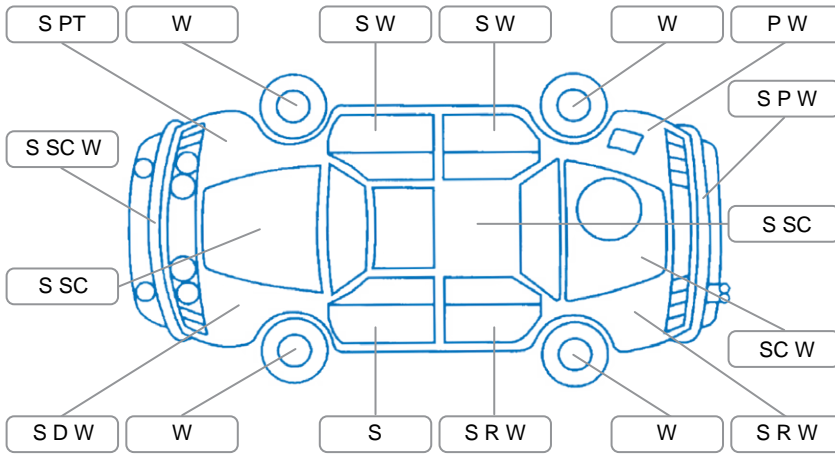

Report ID:	28,088,070	Version:	1
Created:	01 Apr 2026		

Make:	KIA	Model:	Cerato
Body Style:	Hatchback	Year:	2007
Rego No.:	DTP957	Rego Expiry:	07 Sep 2026
WoF Expiry:	25 Feb 2027	Odometer:	249,223 Kms
Good No.:	28088070	VIN:	KNAFE243375393953
Next Service:	245,000km	Service History:	Yes

**Key**  
 S = Scratch    R = Rust    C = Crack    \* = Decals    W = Significant scuffs  
 D = Dent    PT = Paint defect    P = Pin dent    SC = Stone Chips

Note: some defects and blemishes may not be displayed in the diagram

### Under Carriage and Under Bonnet Inspection Comments

Right inner cv boot grease leak  
 Front wheel drive