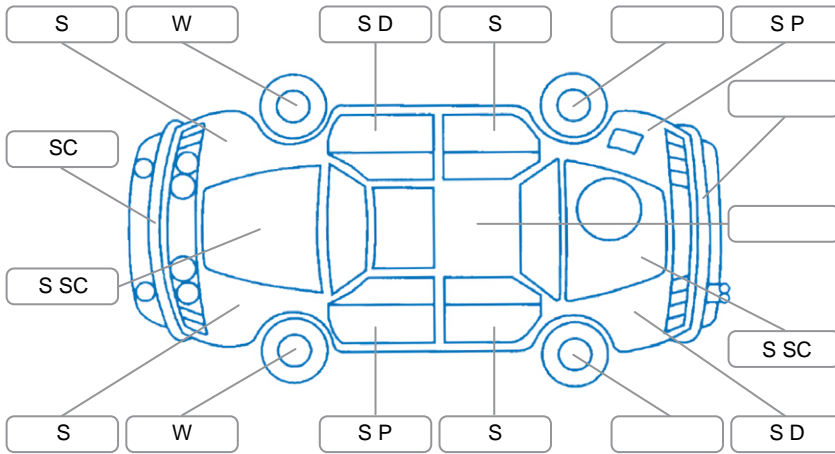

Key
 S = Scratch R = Rust C = Crack * = Decals W = Significant scuffs
 D = Dent PT = Paint defect P = Pin dent SC = Stone Chips

Note: some defects and blemishes may not be displayed in the diagram

Body Inspection Comments

Stone chips on black part drivers side

Conditions During Body Inspection

Under Carriage and Under Bonnet Inspection Comments

Engine oil leak

Interior Comments

Seats:	Good
Carpets:	Good
Panels:	Good
Dashboard:	Good