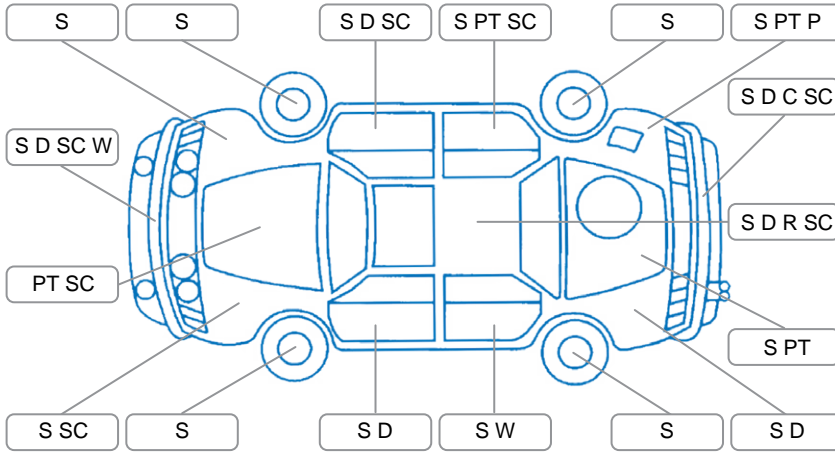

Report ID:	28,087,963	Version:	2
Created:	04 May 2026		

Make:	Mazda	Model:	Atenza
Body Style:	Sedan	Year:	2014
Rego No.:	QJT213	Rego Expiry:	15 Sep 2025
WoF Expiry:	28 Aug 2026	Odometer:	176,141 Kms
Good No.:	28087963	VIN:	7AT0C139X23101953
Next Service:		Service History:	No

Key

S = Scratch R = Rust C = Crack * = Decals W = Significant scuffs
 D = Dent PT = Paint defect P = Pin dent SC = Stone Chips

Note: some defects and blemishes may not be displayed in the diagram

Body Inspection Comments

Conditions During Body Inspection Dry

Under Carriage and Under Bonnet Inspection Comments

Oil level over full, coolant level low,

Interior Comments

Seats:	stains, wear and tear,
Carpets:	Average
Panels:	stains
Dashboard:	Average