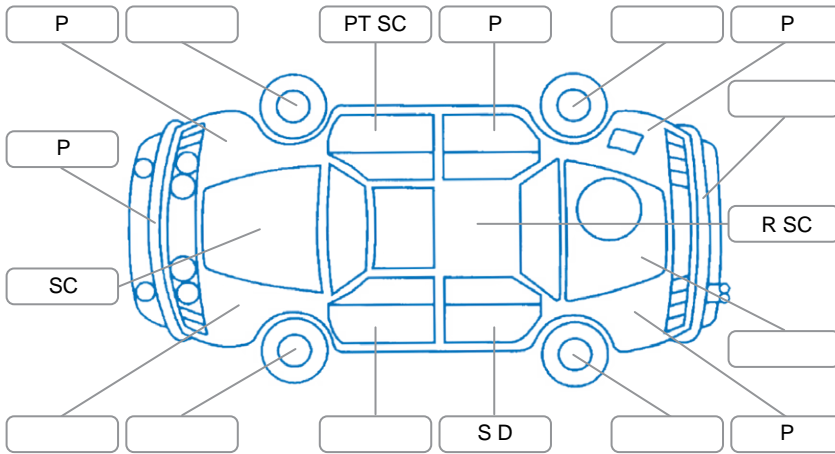

Report ID:	28,087,959	Version:	3
Created:	09 Apr 2026		

Make:	Nissan	Model:	X-Trail
Body Style:	SUV	Year:	2023
Rego No.:	PTW71	Rego Expiry:	14 Sep 2026
WoF Expiry:	14 Mar 2027	Odometer:	71,642 Kms
Good No.:	28087959	VIN:	JN1T33TD5A0000195
Next Service:	73,000Kms	Service History:	Yes

**Key**  
 S = Scratch    R = Rust    C = Crack    \* = Decals    W = Significant scuffs  
 D = Dent    PT = Paint defect    P = Pin dent    SC = Stone Chips

Note: some defects and blemishes may not be displayed in the diagram