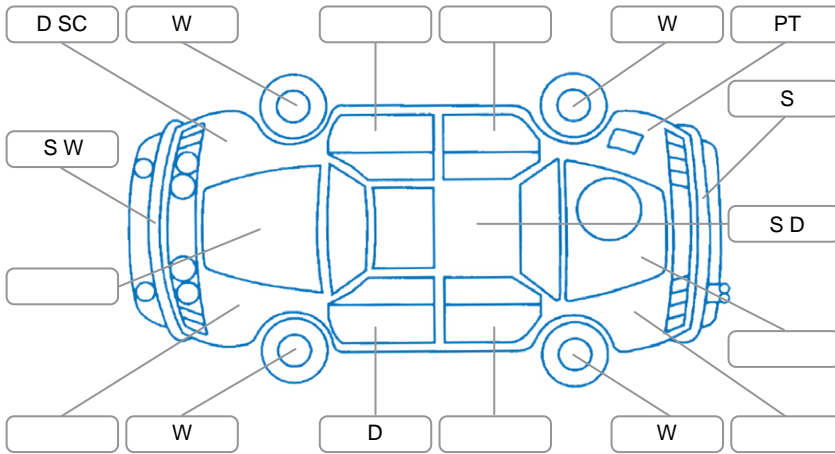

Report ID:	28,087,944	Version:	1
Created:	09 Apr 2026		

Make:	Toyota	Model:	Corolla
Body Style:	Hatchback	Year:	2018
Rego No.:	QST415	Rego Expiry:	22 Aug 2026
WoF Expiry:	23 Apr 2027	Odometer:	155,511 Kms
Good No.:	28087944	VIN:	7AT0H607X24003000
Next Service:	166,000 Kms	Service History:	No

Key

S = Scratch R = Rust C = Crack * = Decals W = Significant scuffs
 D = Dent PT = Paint defect P = Pin dent SC = Stone Chips

Note: some defects and blemishes may not be displayed in the diagram

Body Inspection Comments

- Dents on roof
- Right rear taillight lens cracked
- Front bumper plastic trim broken on left side

Conditions During Body Inspection: Dry

Under Carriage and Under Bonnet Inspection Comments

2WD

Interior Comments