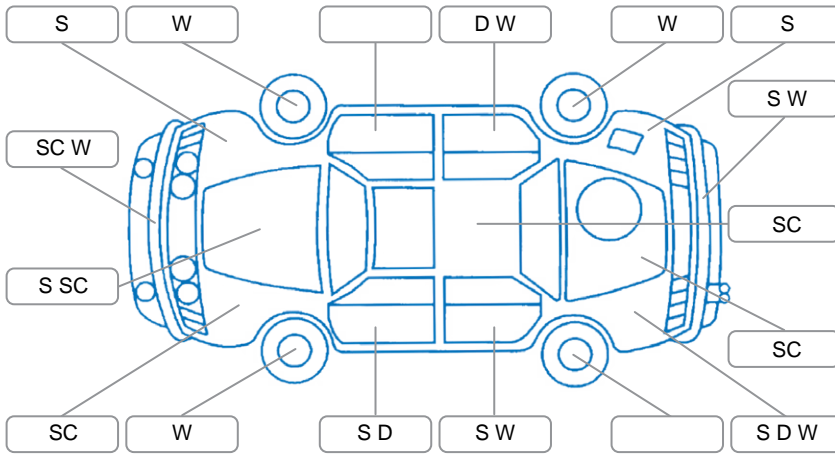

Report ID:	28,087,928	Version:	1
Created:	31 Mar 2026		

Make:	Hyundai	Model:	Getz
Body Style:	Hatchback	Year:	2007
Rego No.:	EET526	Rego Expiry:	30 Nov 2026
WoF Expiry:	04 Dec 2026	Odometer:	119,412 Kms
Good No.:	28087928	VIN:	KMHBU51BR8U730675
Next Service:	?	Service History:	No

**Key**  
 S = Scratch    R = Rust    C = Crack    \* = Decals    W = Significant scuffs  
 D = Dent    PT = Paint defect    P = Pin dent    SC = Stone Chips

Note: some defects and blemishes may not be displayed in the diagram